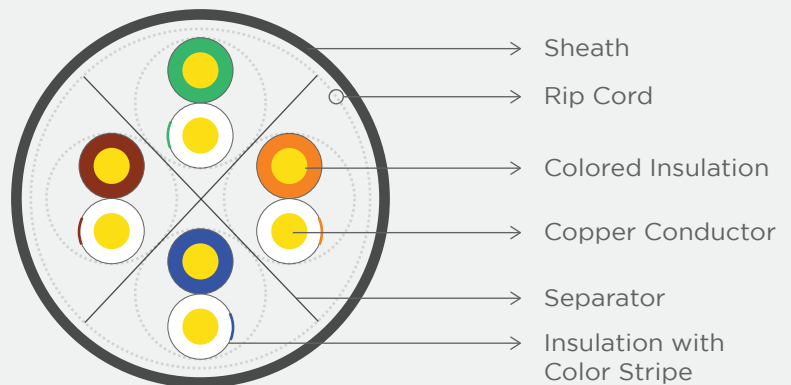

NETXS

Cat6 4/23 UTP Cable

Application:

- Analog Audio and Video Signal Transfer
- Riser and Plenum
- Horizontal Cabling
- IEEE 802.5 4/16 MB; ISDN; TPDDI; ATM 155
- IEEE 802.3: 10Base-T; 100Base-T; 1000Base-T
- Power over Ethernet: PoE / PoE+

Standards:

- ANSI / TIA-568.2-D
- ISO / IEC 11801
- IEEE 802.3af / at

Flame Resistance:

CMP STL: NFPA 262, IEC 60332-1-2
 CMR STL: UL1666, IEC 60332-1-2

Construction:

Conductor	ETP-grade copper Ø 23 AWG
Insulation	Polyolefin / Fluoropolymer
Twisting	2 insulated conductors forming one pair
Cable Lay- up	4 twisted pairs / separator
Sheath	CMR / CMP-rated
Nominal Cable Diameter	6.0 mm